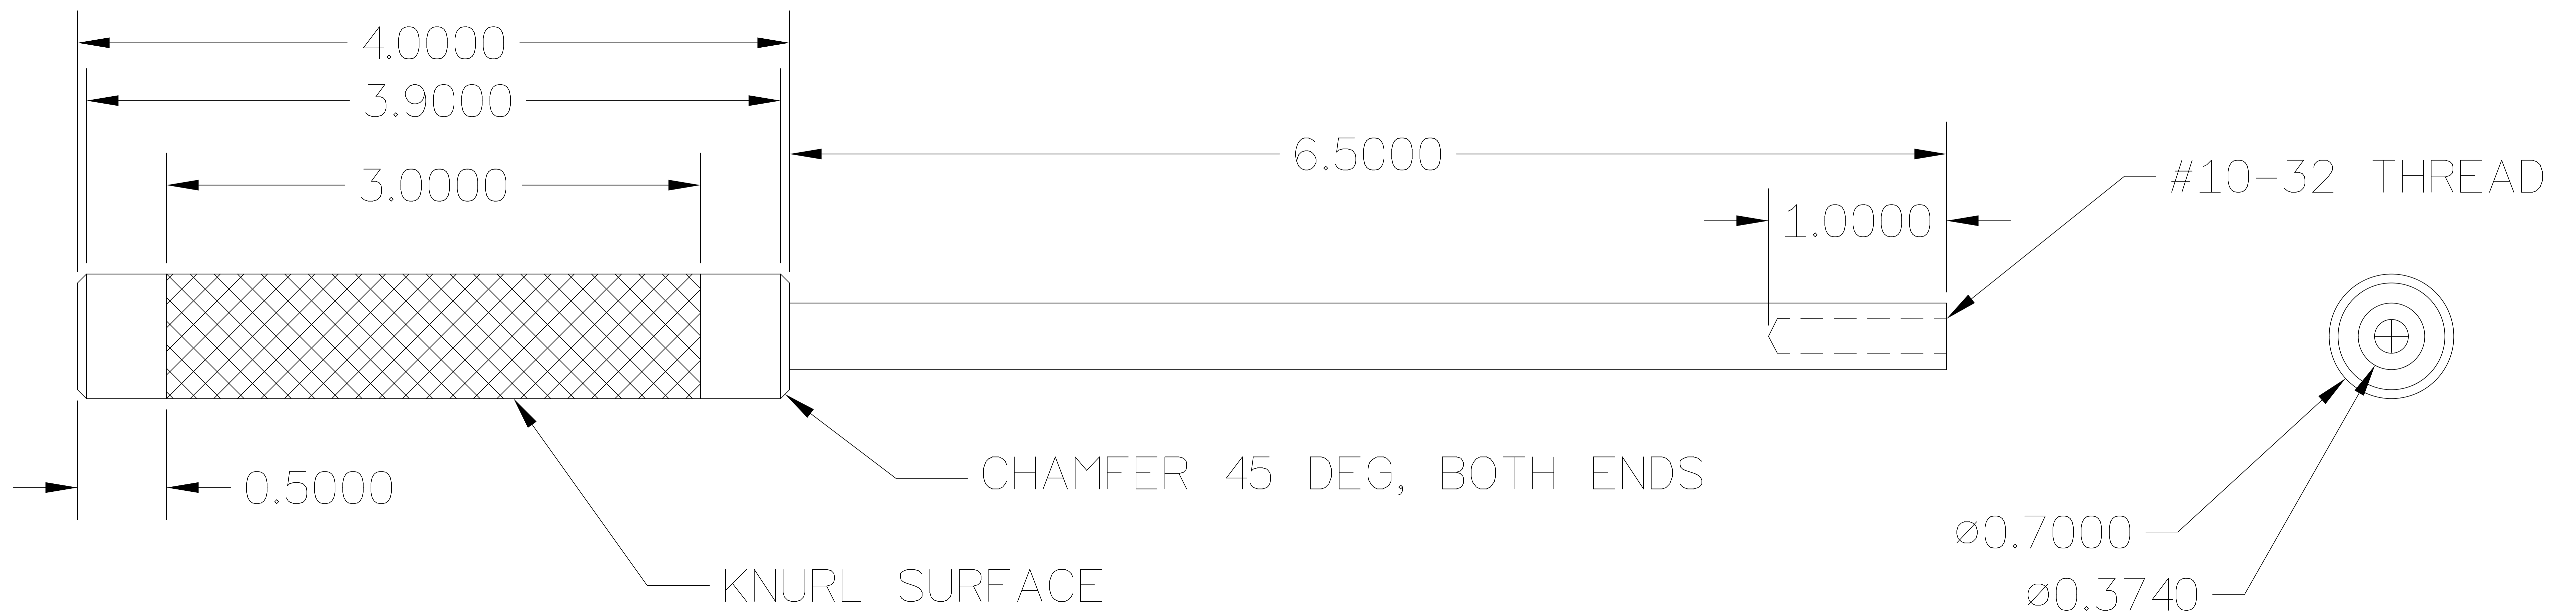

CAP (2 PCS)  
 MATERIALS: NYLON & 360 BRASS ONE EACH

HANDLE  
 MATERIALS: 6061 ALUMINUM

UNITS: INCHES