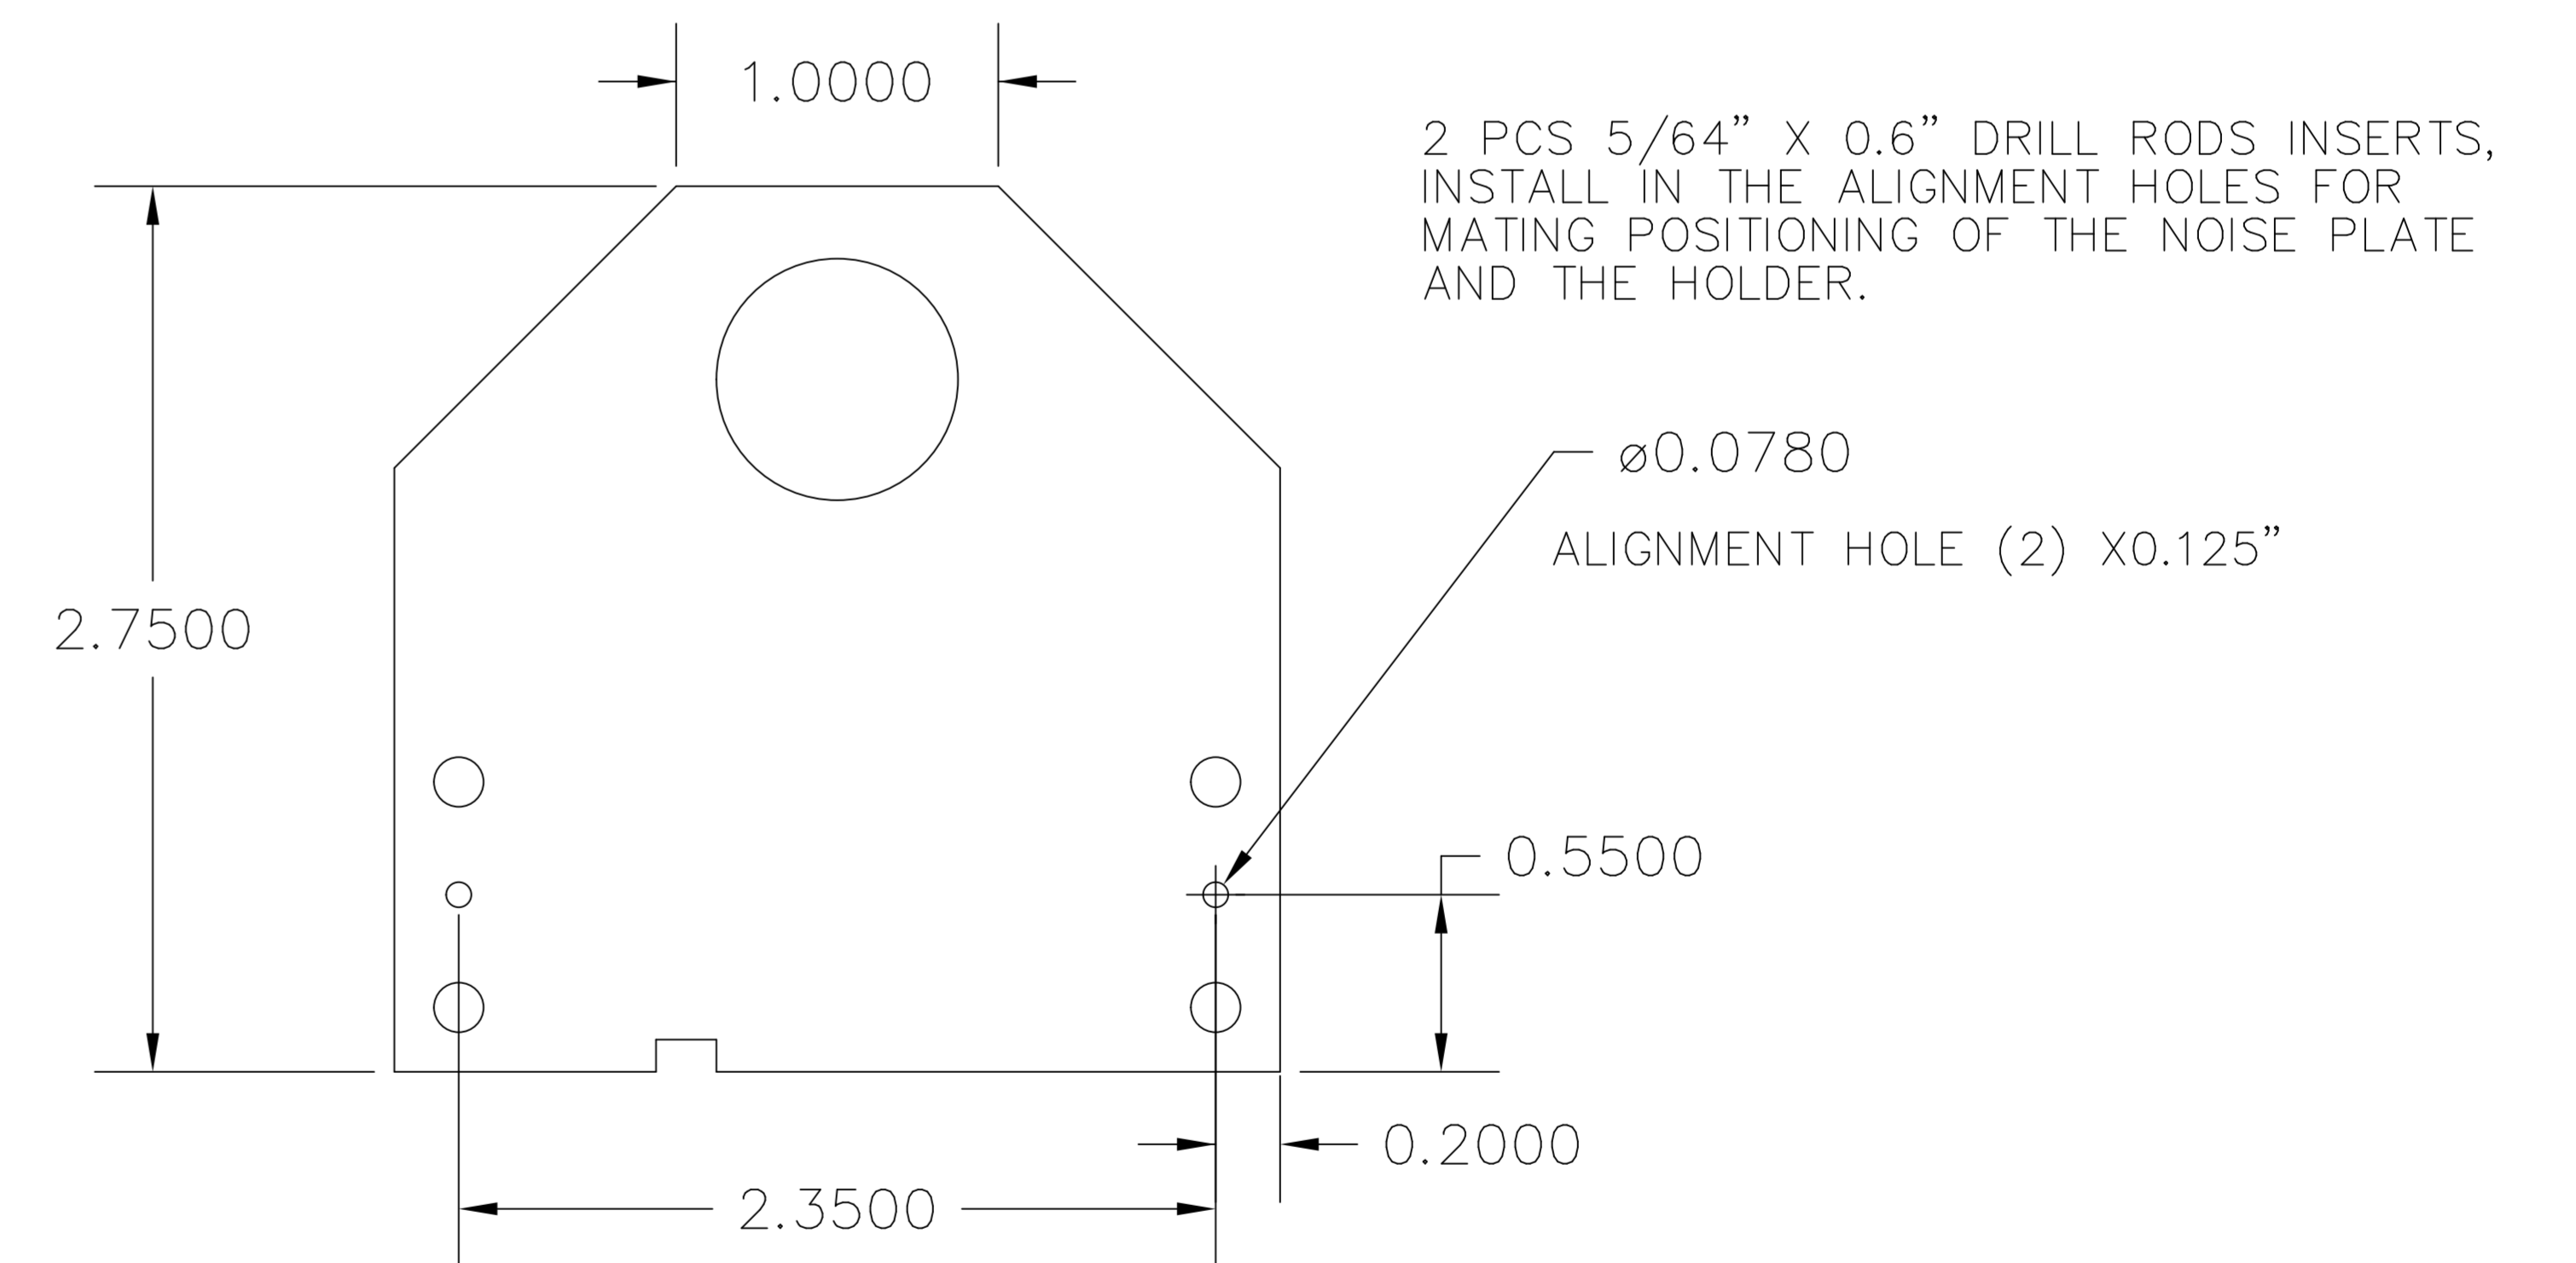

CROSS SECTION A-A'

NOTES: UNITS = INCHES
MATERIALS: 6061 ALUMINUM

SHERLINE DREMEL HEADSTOCK

DREMEL NOSE MOUNTING

HTECK.CA

10/MAY/2013

SHEET 3 OF 3