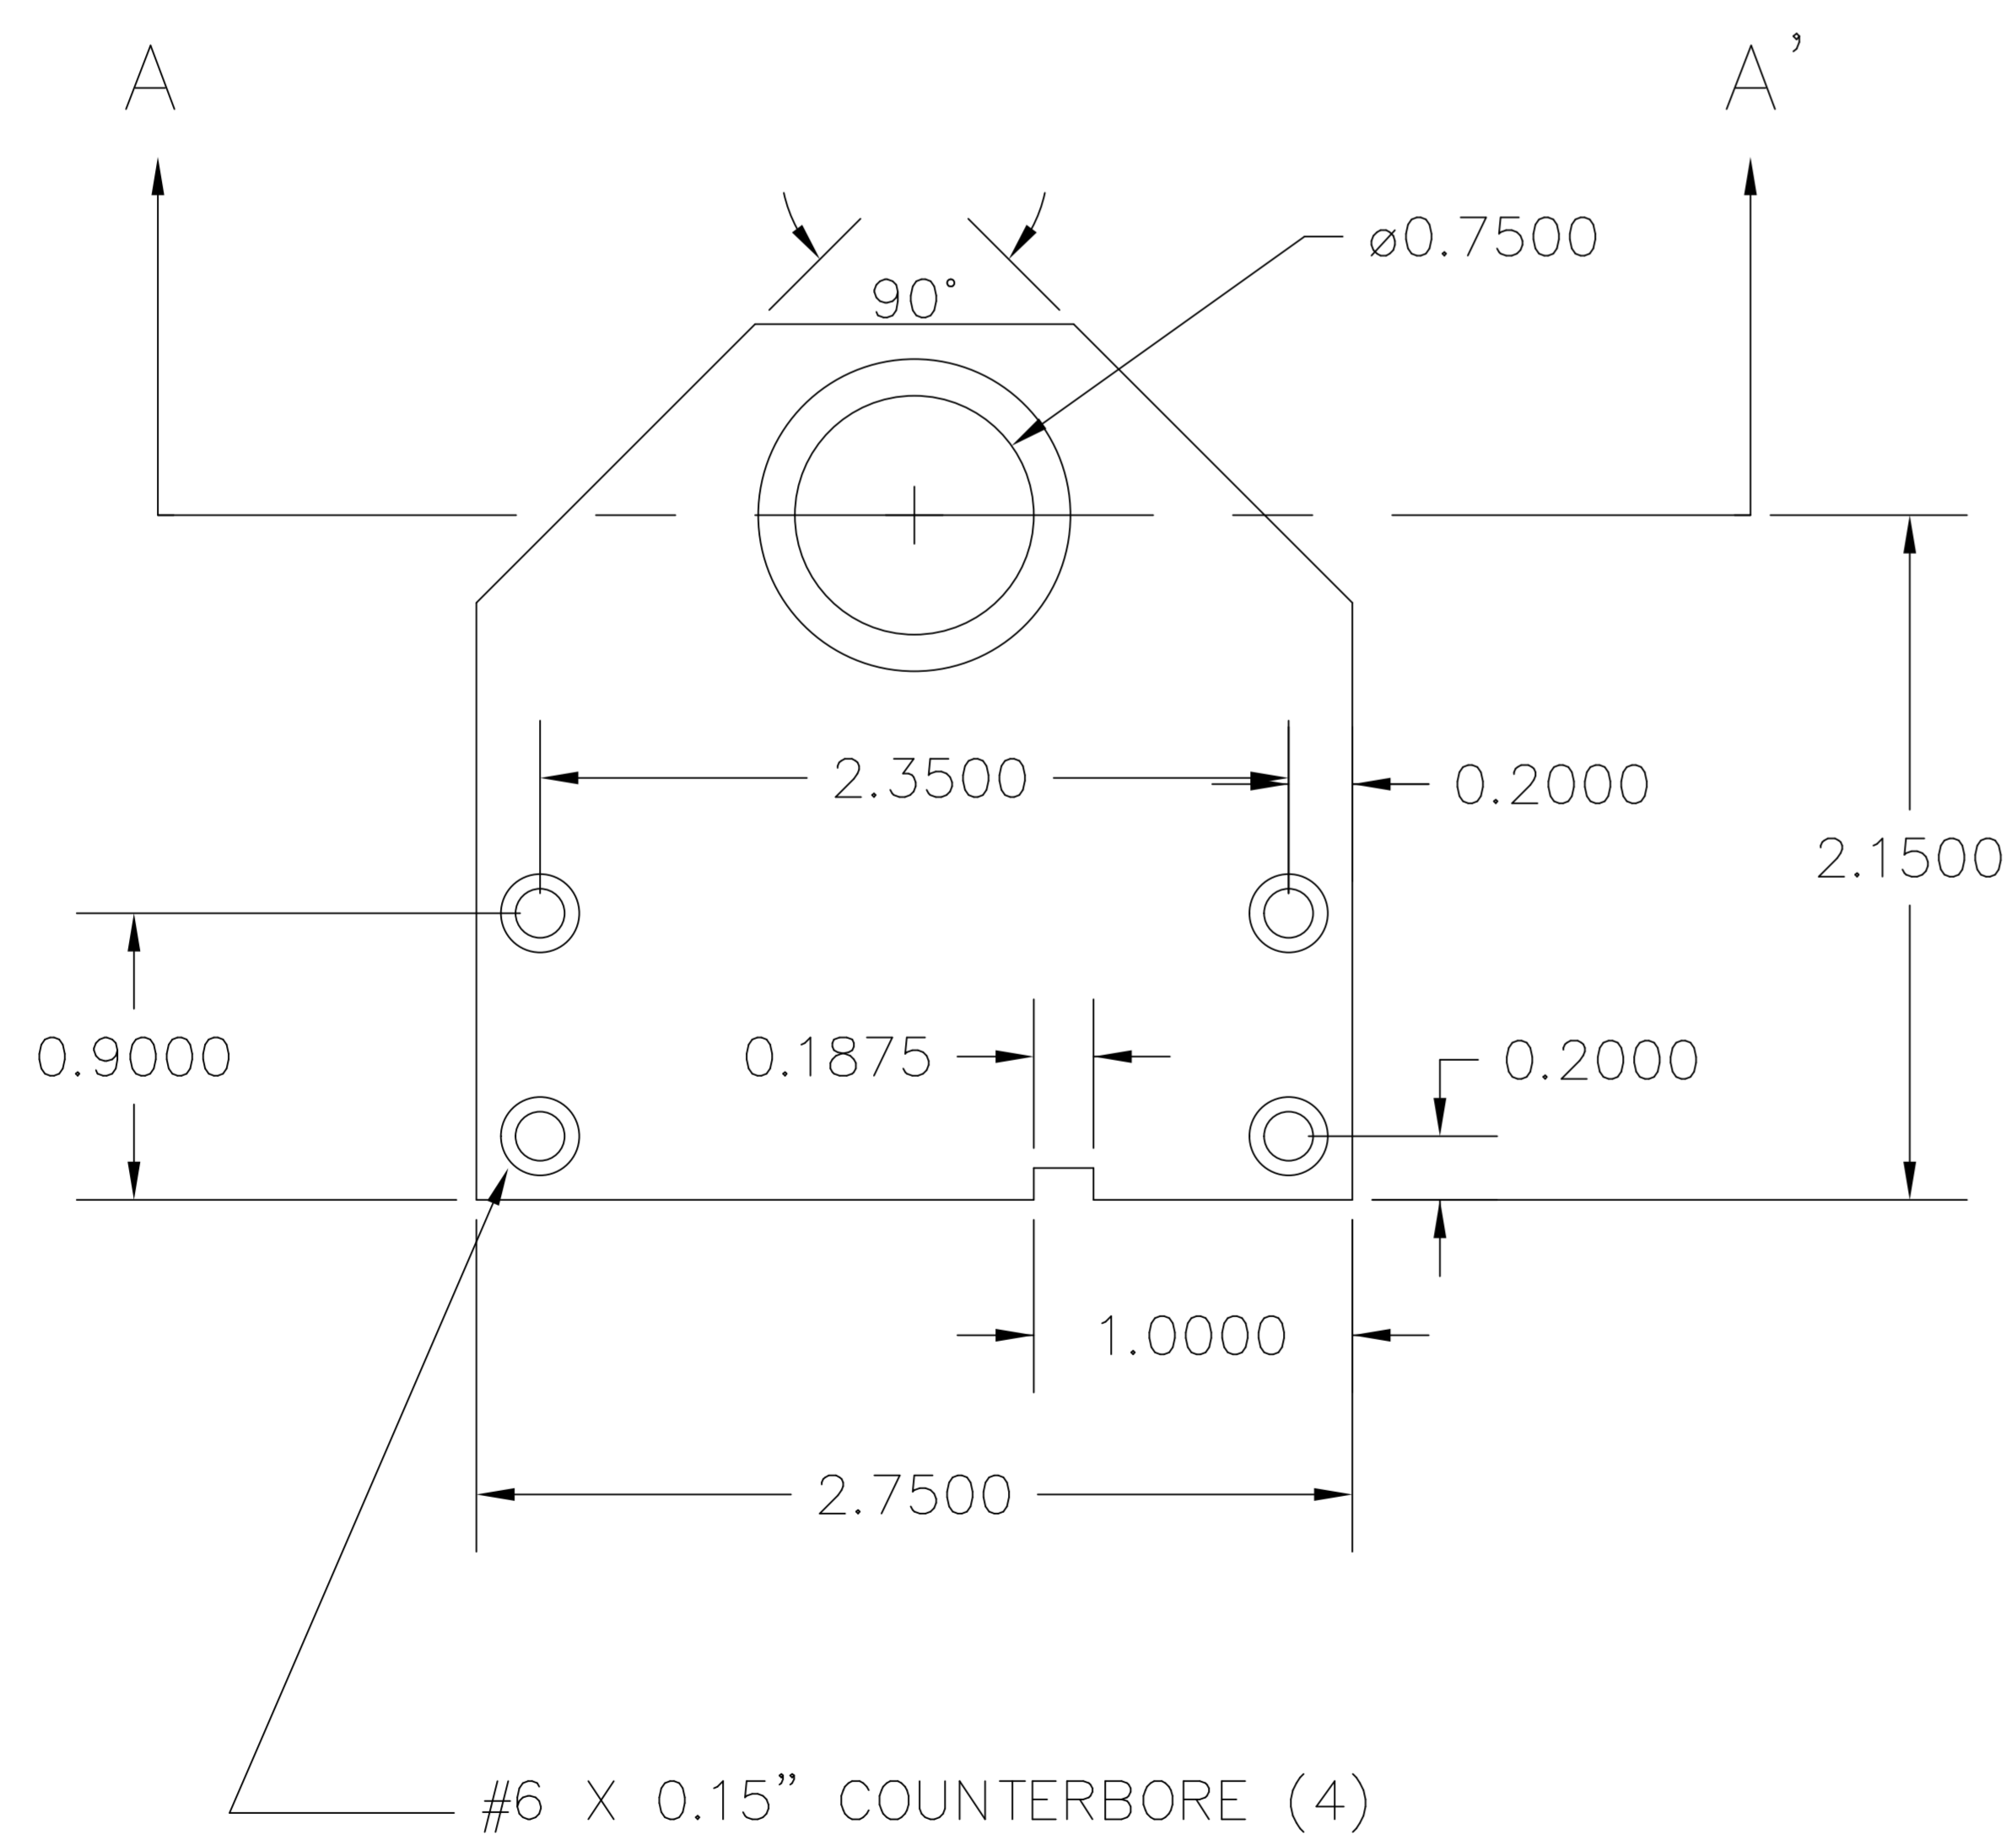

CROSS SECTION A-A'

NOTES: UNITS = INCHES
MATERIALS: 6061 ALUMINUM

SHERLINE DREMEL HEADSTOCK

DREMEL NOSE MOUNTING

HTECK.CA

10/MAY/2013

SHEET 3 OF 3