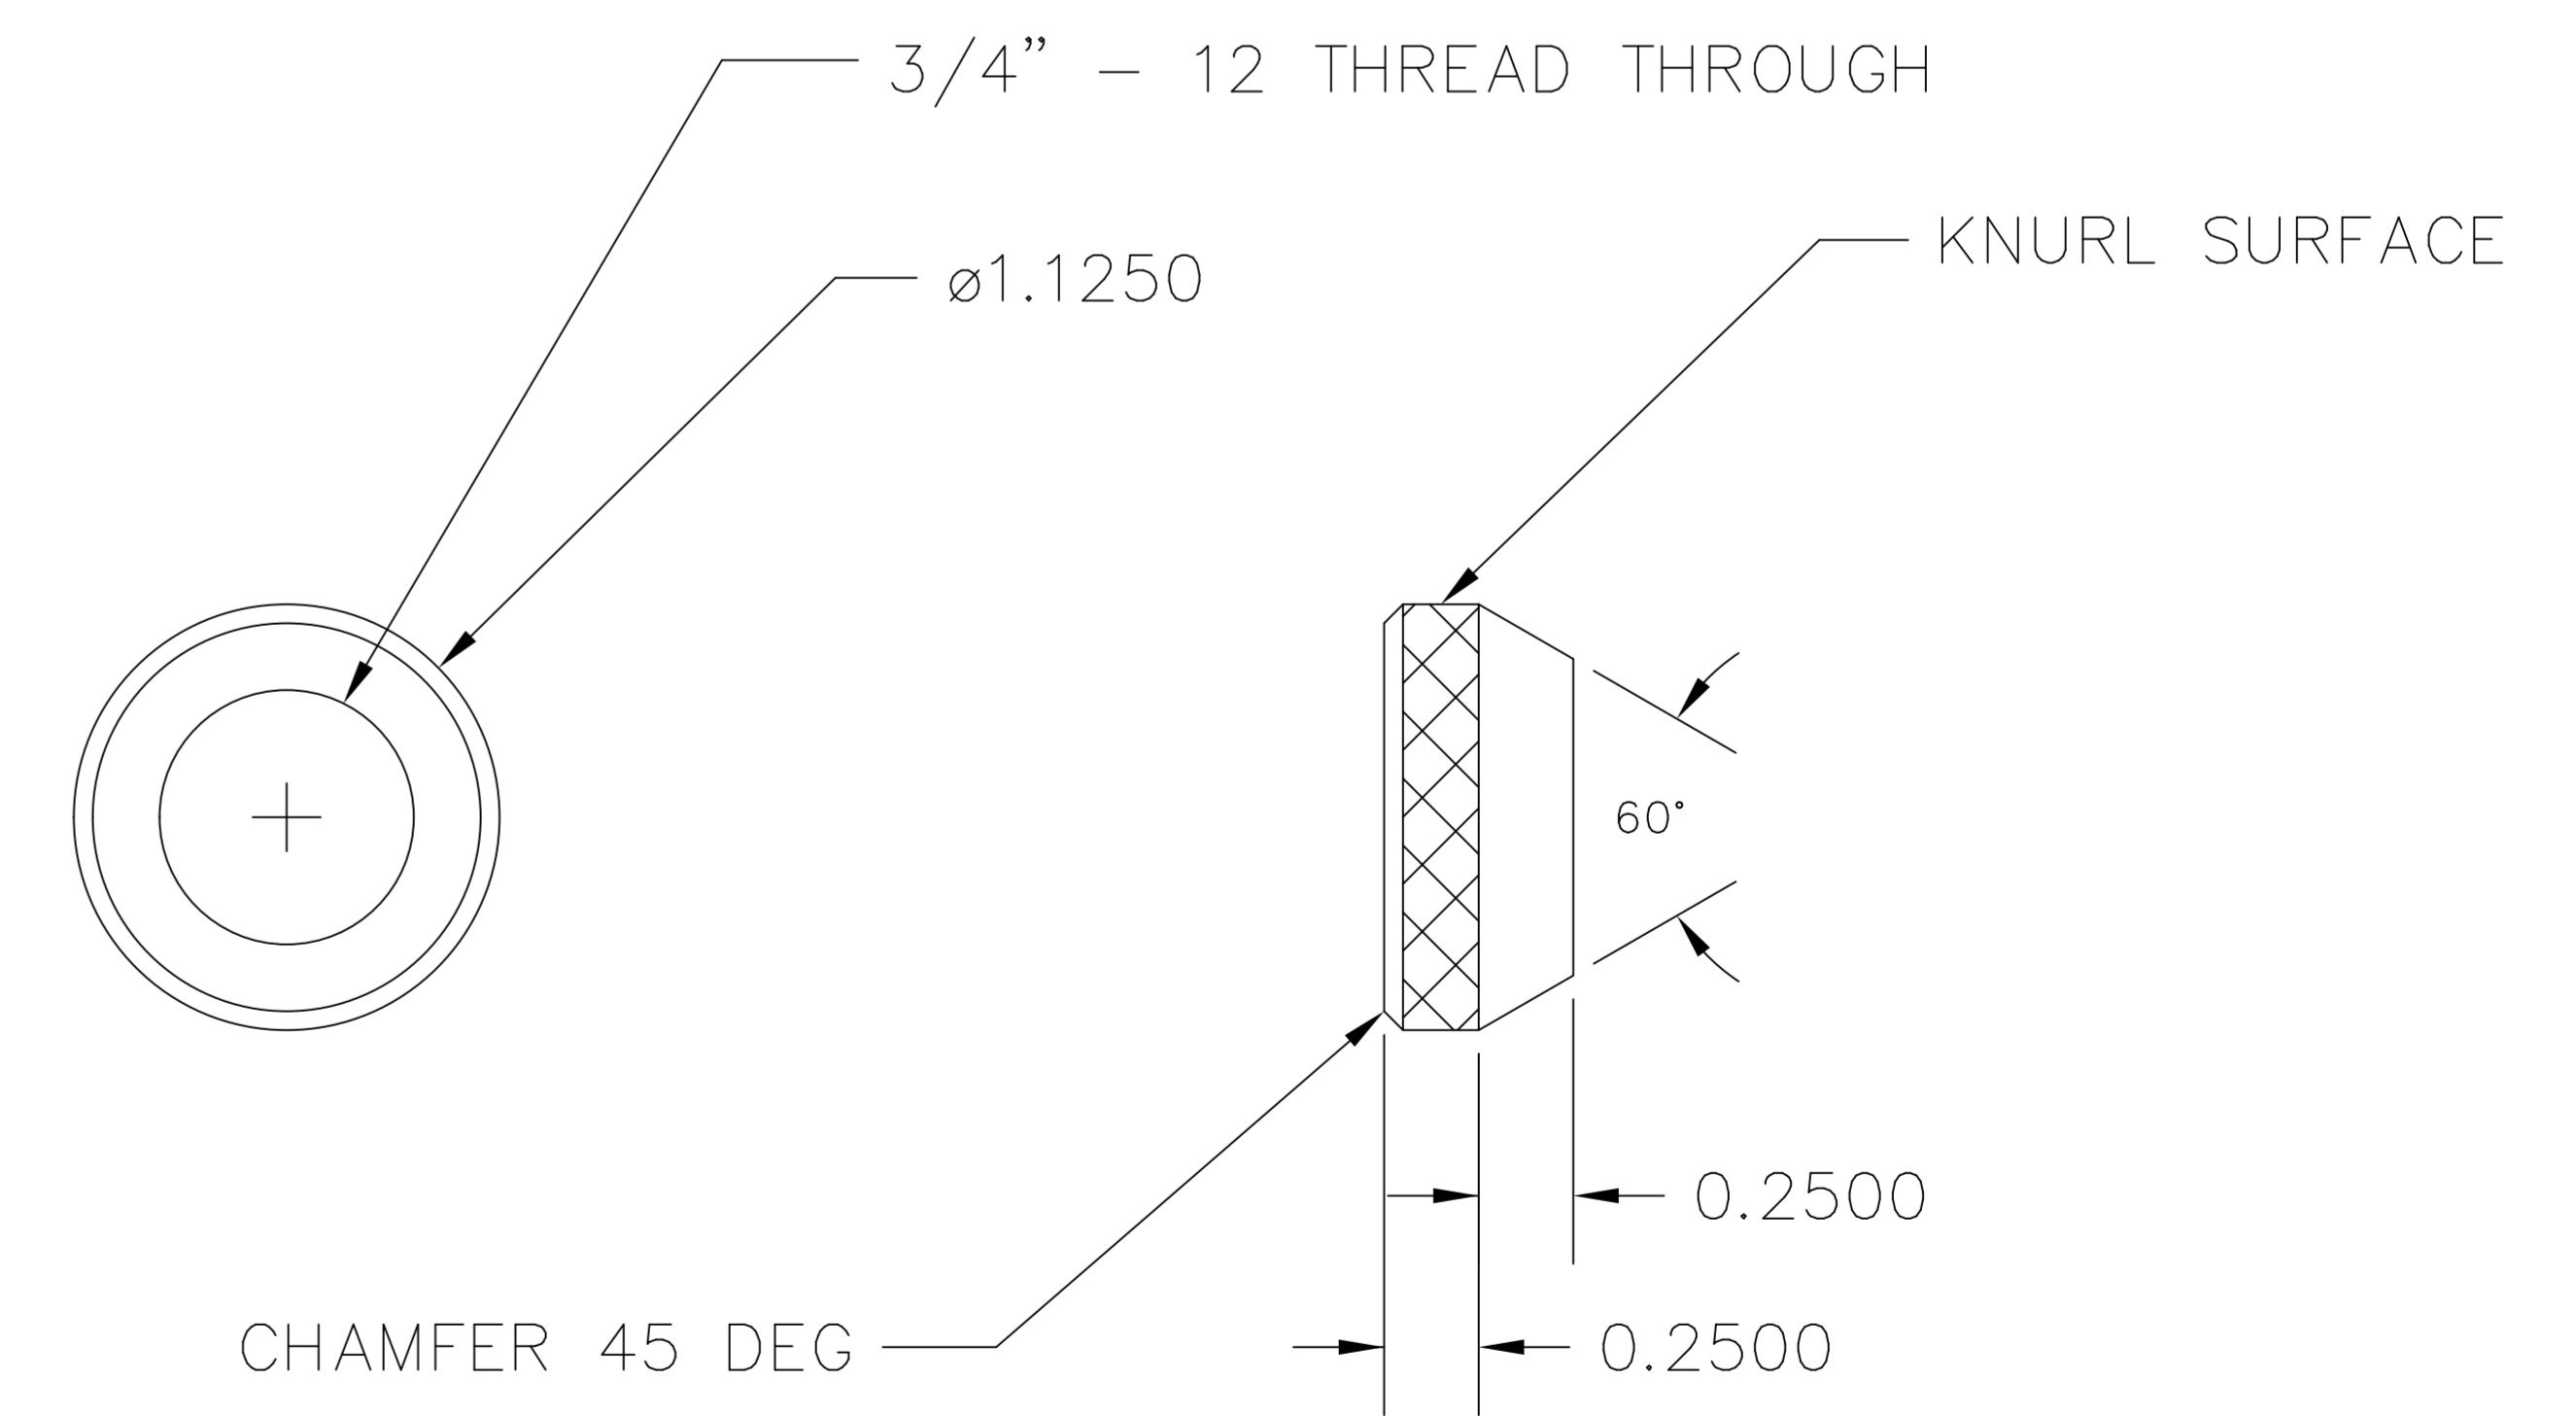

CLAMP

NOSE NUT

NOTES: UNITS = INCHES
MATERIALS: 6061 ALUMINUM

SHERLINE DREMEL HEADSTOCK		
CLAMP & NOSE NUT		
HTECK.CA	10/MAY/2013	SHEET 2 OF 3